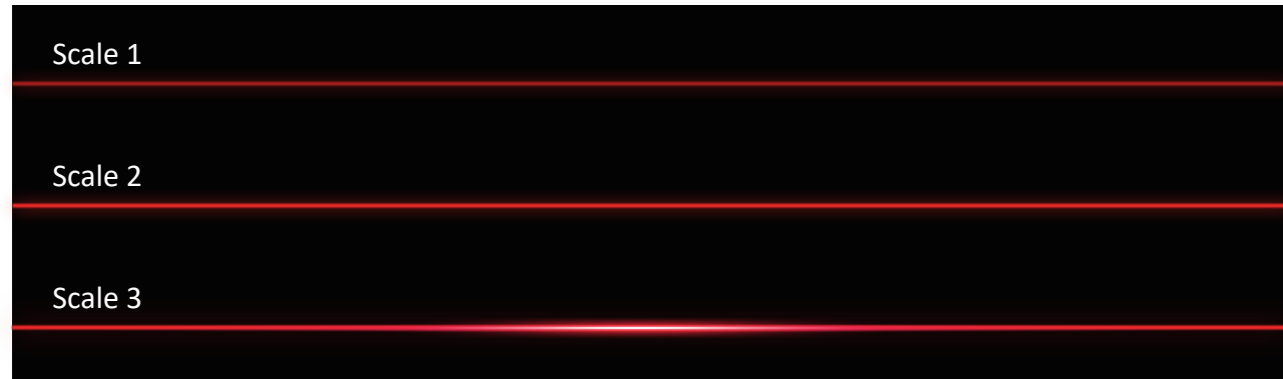

LM573R/LM575R/LM576R/LM585R

Laser Level

These laser levels are equipped with red LD laser, which allows for fast, accurate layout of reference points and lines. They are ideal tools for stair laying, furniture installation, electrical and residential construction.

Emission angle

Self-leveling

Pendulum lock

Laser cross lines

Laser diagonals

Laser high-brightness display

SHARP LD red laser with high brightness

3 scales adjustable, thinner and brighter

Various laser line numbers

Different maximum line numbers for different models, easy to cope with different occasions

Robust and durable metal window frame

Laser enhancement points (LM585R only)

Easy to use outdoors with strong light