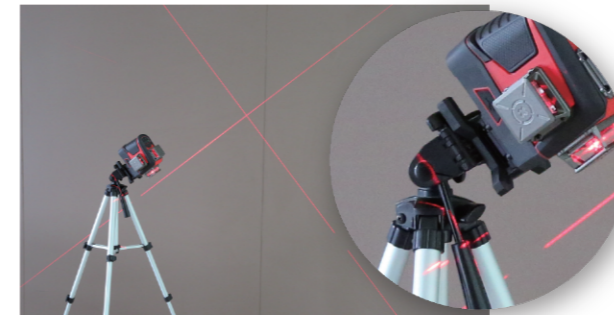

Lock function, laser diagonals