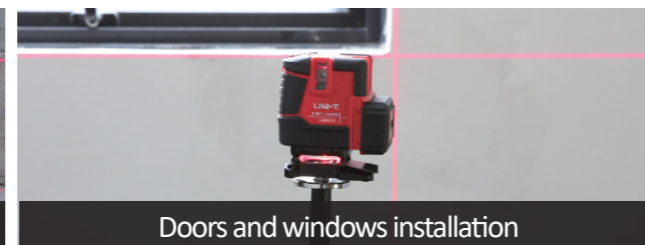

Technical Specifications

Models	LM573R	LM575R	LM576R	LM585R
Laser tube	SHARP LD			
Laser type	Red, high brightness			
Laser lines	12 lines	12 lines	16 lines	8 lines
Laser wavelength	635nm±10nm			
Laser class	CLASS II			
Horizontal accuracy	≤±3mm/10m			
Vertical accuracy	≤±3mm/10m			
Brightness adjustment	3 scales adjustable			
Laser linewidth	≤5mm±1/10m (indoor lighting: 80~100lux)			
Emission angle	360°	360°	360°	Horizontal: 360°, vertical: 120°
Leveling range	±(3±1)°			
Minimum distance to wall/ground	10mm	Wall: 10mm, ground: 15mm	Wall: 10mm, ground: 15mm	20mm
Battery life	>30h			
Operating range	In the highest brightness, radius>30m			
Leveling modes	Magnetic damping, heavy hammer			
Alarm modes	Buzzer + laser line flashes			
Diagonal mode	√			
Product size	130 x 87 x 120mm	135 x 87 x 130mm	135 x 87 x 150mm	85 x 75 x 115mm
Operating temperature	-10~50°C			
Power supply	3.7V 6000mAh			
Standard accessories	Laser level, 6000mAh battery pack, Type-C cable, user manual, wall-mounted bracket + iron plate (not LM585R), remote control (not LM585R), lifting table (only LM585R), tripod base (only LM585R)			

Using Scenarios

UNI-TREND TECHNOLOGY (CHINA) CO., LTD.

No.6, Industrial North 1st Rd., Songshan Lake Park,
Dongguan, China

Post Code: 523 808

Tel: (86-769) 8572 3888

meters.uni-trend.com

UNI-T®