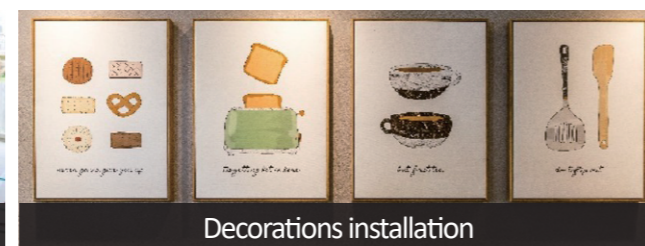

Technical Specifications

Models	LM573R	LM575R	LM576R	LM585R
Laser tube	SHARP LD			
Laser type	Red, high brightness			
Laser lines	12 lines	12 lines	16 lines	8 lines
Laser wavelength	635nm±10nm			
Laser class	CLASS II			
Horizontal accuracy	≤±3mm/10m			
Vertical accuracy	≤±3mm/10m			
Brightness adjustment	3 scales adjustable			
Laser linewidth	≤5mm±1/10m (indoor lighting: 80~100lux)			
Emission angle	360°	360°	360°	Horizontal: 360°, vertical: 120°
Leveling range	±(3±1)°			
Minimum distance to wall/ground	10mm	Wall: 10mm, ground: 15mm	Wall: 10mm, ground: 15mm	20mm
Battery life	>30h			
Operating range	In the highest brightness, radius>30m			
Leveling modes	Magnetic damping, heavy hammer			
Alarm modes	Buzzer + laser line flashes			
Diagonal mode	√			
Product size	130 x 87 x 120mm	135 x 87 x 130mm	135 x 87 x 150mm	85 x 75 x 115mm
Operating temperature	-10~50°C			
Power supply	3.7V 6000mAh			
Standard accessories	Laser level, 6000mAh battery pack, Type-C cable, user manual, wall-mounted bracket + iron plate (not LM585R), remote control (not LM585R), lifting table (only LM585R), tripod base (only LM585R)			

Using Scenarios

UNI-TREND TECHNOLOGY (CHINA) CO., LTD.

No.6, Industrial North 1st Rd., Songshan Lake Park,
Dongguan, China

Post Code: 523 808

Tel: (86-769) 8572 3888

meters.uni-trend.com

UNI-T®